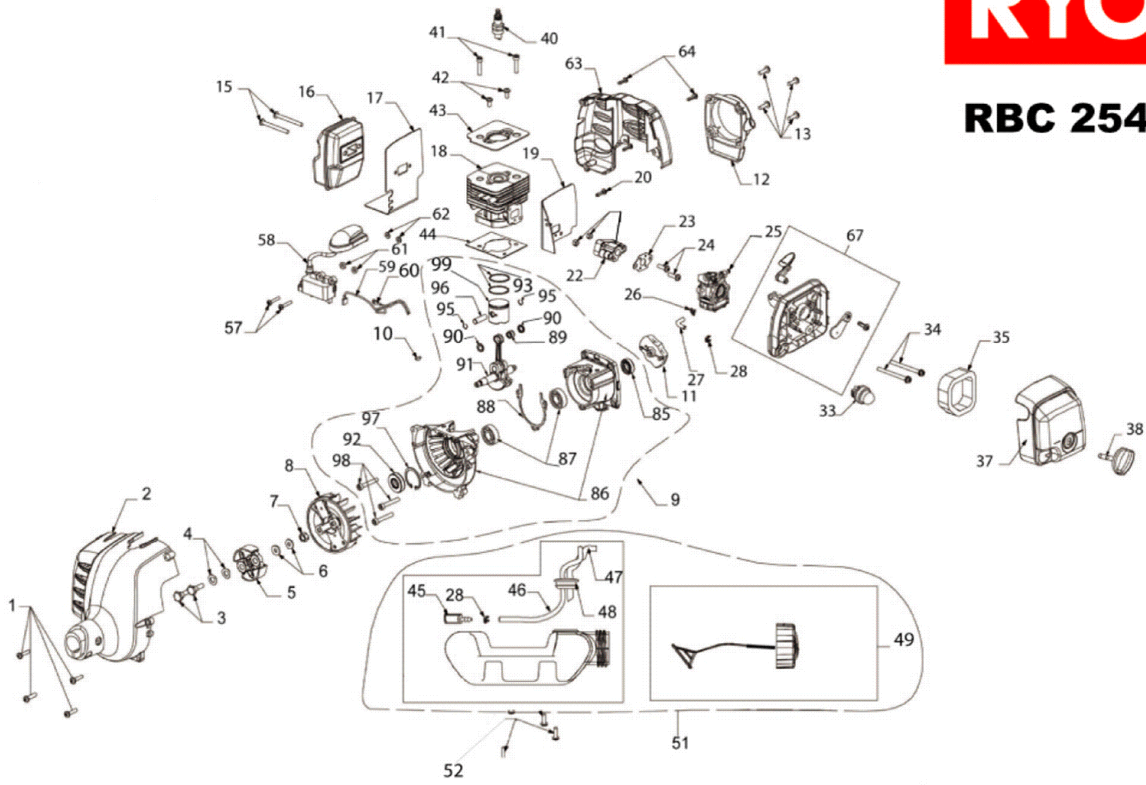

RBC 254 FC

Position	Quantity	Description	Part number	EAN
1_001 1	1	CLAMP	Item discontinued(5131001327)	
1_002 2	1	STRAP	5131000607	4058546078140
1_003 3	1	SPRING	5131001888	4058546083663
1_004 4	1	LEVER	Item discontinued(5131001693)	
1_005 5	1	R/H HANDLE OVERMOLDED PBC3046YB	5131001697	4058546082871
1_006 6	3	SCREW	5131001850	4058546083533
1_007 7	1	LEVER	5131001694	4058546082840
1_008 8	1	SWITCH	Item discontinued(5131001695)	
1_009 9	1	SPRING	5131001887	4058546083656
1_010 10	1	SWITCH	5131001920	4058546083748
1_011 11	1	SCREW	5131001855	4058546083564
1_012 12	1	CLAMP	Item discontinued(5131001818)	
1_013 13	1	NUT	5131001059	4058546080785
1_014 14	1	HANDLE	Item discontinued(5131001696)	
1_015 15	1	HANDLE	Item discontinued(5131000014)	
1_016 16	1	MOUNTING CAP	Item discontinued(5131001699)	
1_017 17	1	SCREW	Item discontinued(5131001854)	
1_018 18	1	TUBE	Item discontinued(5131008542)	
1_019 19	1	TUBE	5131008528	4058546092832
1_020 20	4	SCREW	Item discontinued(5131001011)	
1_021 21	1	SCREW	5131035058	4058546145736
1_022 22	1	SCREW	5131035057	4058546145729
1_023 23	1	GEAR BOX	Item discontinued(5131000611)	
1_023 24	1	GEAR BOX	5131000611	4058546160852
1_024 25	1	FLANGE	5131035094	4058546146023
1_025 26	1	SHAFT	5131001057	4058546080761
1_026 27	1	HOUSING	5131000604	4058546078126
1_027 28	1	SPRING	5131035080	4058546145897
1_028 29	1	RELAY CABLE	Item discontinued(5131001570)	
1_029 30	1	SCREW	5131000601	4058546078096
1_030 31	1	CUTTER NUT	5131001056	4058546080754
1_031 32	1	WASHER	5131035092	4058546146009
1_032 33	1	GRASS CUTTER	Item discontinued(5131000899)	
1_033 34	1	KNIFE PROTECTION	Item discontinued(5131009092)	
1_034 35	2	MOUNTING CAP	Item discontinued(5131000608)	
1_035 36	1	KNIFE PROTECTION	Item discontinued(5131000724)	
1_036 37	1	GUARD	Item discontinued(5131017295)	
1_038 38	1	END CAP STORAGE	5131002026	4058546084004
1_039 39	1	COLLAR BAND	5131008553	4058546092955
1_042 40	1	GUARD	5131001702	4058546082895
1_043 41	1	HANDLE PIECE	5131001700	4058546082888
1_044 42	2	NUT	5131011760	4058546098636
1_045 43	2	SCREW	5131001014	4058546080488
1_046 44	1	SCREW	5131011497	4058546098124
1_047 45	1	INSULATING HOSE	Item discontinued(5131017388)	
1_048 46	1	ROPE	Item discontinued(5131001616)	
1_049 47	1	CLIP PBC254YES	Item discontinued(5131010956)	
1_050 48	1	SCREW	Item discontinued(5131011515)	
2_001 49	4	SCREW	5131000411	4058546077549
2_002 50	1	HOUSING	Item discontinued(5131008374)