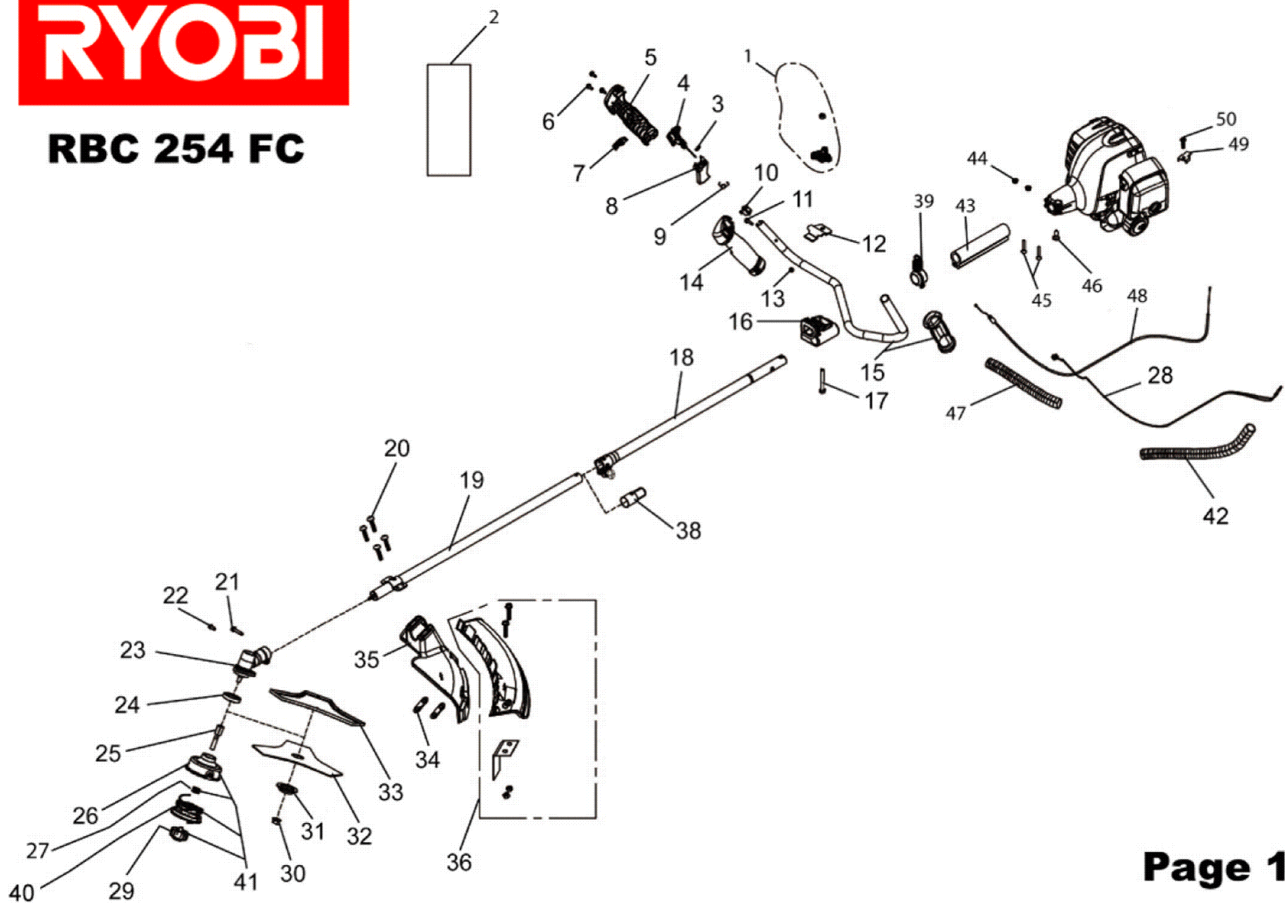

RYOBI

RBC 254 FC